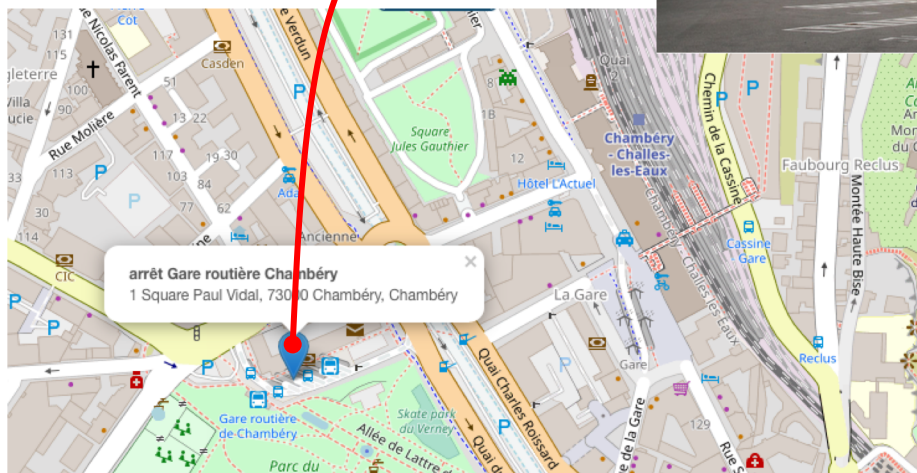

Where to go at Chambéry to find the shuttle?
Meeting point in front of the post office nearby the
Bus Station (= Gare routière)

Shuttle 1: Departure 5:45pm
Contact: Magali RICHARD
Phone: +33 (0)6 89 37 17 68

Shuttle 2: Departure 8:30pm
Contact: Nelle VAROQUAUX
Phone: +33 (0)6 51 33 79 23