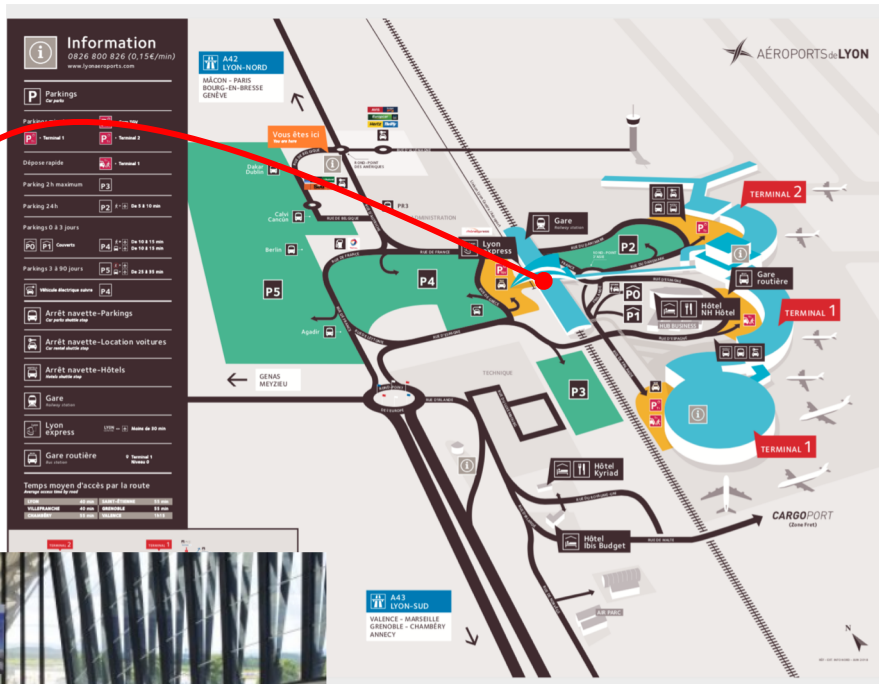

CompSysBio 2021

Advanced Lecture Course on Computational Systems Biology

Aussois – November 14-19, 2021

Travelling INFORMATION

Sponsored by

Where to go at Lyon St Exupery Airport to find the shuttle?
 Meeting point in the middle of the TGV train station Hall.

When ? Group gathering from 3:45pm to 4:05pm and then bus departure at **4:15pm Sunday 14**.

Please let Fabien know if you are experiencing any delay. If you miss the first shuttle, you can always take the second one (departure at 7:00pm).

When ? Group gathering from 10:30am to 10:50am and then shuttle departure at **11:00am Friday 19.**

PASSENGER LIST for the BUS (one stop at Modane train station 11:20am and then Lyon St Ex AIRPORT at 2:00pm)

SHUTTLE 4 (Friday 19 // Aussois > Modane)

Departure from AUSSOIS

Person in charge: Daniel JOST. Phone number +33 (0)6 95 50 51 49

Where ? Group gathering in front of the CENTRE PAUL LANGEVIN.

When ? Group gathering from 2:15pm to 2:25pm and then shuttle departure at **2:30pm Friday 19.**